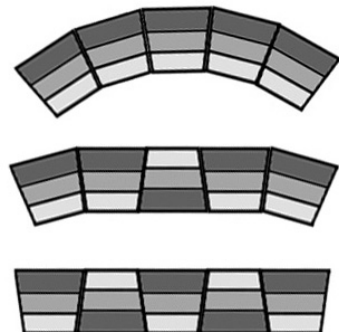

Carpet Completely wraps tops and sides of all decks so they are always quiet. Carpet also eliminates the possibility of catching robes on sharp edges.

Neoprene

Reinforced **neoprene** feet provide scratch-free floor contact. When folded, units roll easily into position or storage.

Security rail brings

A permanently attached **security rail brings** peace of mind since it can't be left off accidentally or because it's too much trouble to put on. One inch, deck to deck overhang reduces accidents caused by heels slipping between riser tiers

Exclusive **deck locks** allow quick configuration changes. This system allows instantaneous change of the deck arrangement so units can be converted from a curved to either a straight line configuration, or a combination of curved and straight line.